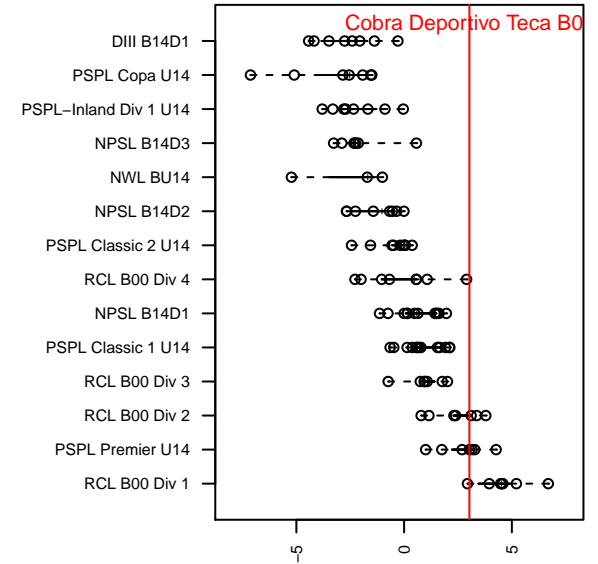

# Cobra Deportivo Teca B00

Cobra Premier Soccer  
 Wenatchee, WA  
 B00 total strength=1417  
 attack=13.14 defense=5.49  
 fall league = PSPL Premier U14  
 spr league = Spr PSPL SuperLeague U14  
 notes= Lopez 2014;

alt names used:  
 Cobra Deportivo Teca FC  
 Cobra Deportivo Teca FC  
 Cobra Deportivo Teca

Venues played:  
 2013 WA Cup BU13 Gold/Silver U13  
 2014 Starfire Spring Classic BU14  
 2014 PSPL Premier U14  
 2014 Spr PSPL SuperLeague U14

**Cobra Deportivo Teca B00**  
 Dots are actual minus expected GF (blue circles) and GA (red triangles).  
 Blue line is smoothed change in attack strength. Red is smoothed change in defense strength.

**attack and defense variance (black dot)  
relative to other teams  
and top 10 in region**

**attack and defense rating  
relative to others at age  
and all opponents in last 13 months**

**Performance relative to 13 month average**