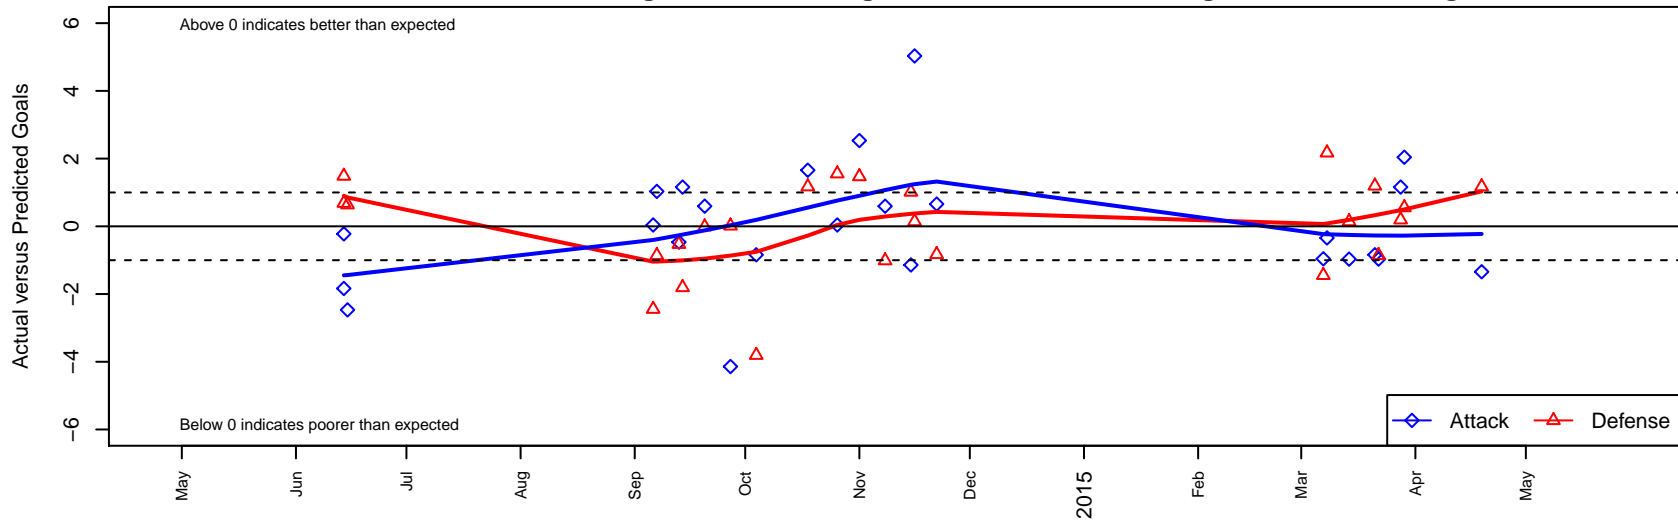

# Cobra Deportivo Teca B00

Cobra Premier Soccer  
 Wenatchee, WA  
 B00 total strength=1417  
 attack=13.14 defense=5.49  
 fall league = PSPL Premier U14  
 spr league = Spr PSPL SuperLeague U14  
 notes= Lopez 2014;

**Cobra Deportivo Teca B00**  
 Dots are actual minus expected GF (blue circles) and GA (red triangles).  
 Blue line is smoothed change in attack strength. Red is smoothed change in defense strength.

**attack and defense variance (black dot)  
relative to other teams  
and top 10 in region**

**attack and defense rating  
relative to others at age  
and all opponents in last 13 months**

**Performance relative to 13 month average**